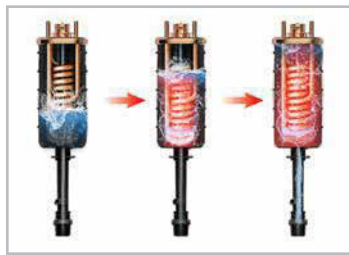

PREVENT SCALDING WITH WHIRL WATER FLOW TECHNOLOGY

A dual heating element improves heating efficiency and stabilizes the temperature to prevent accidental scalding from occurring.

Redemption is based on a first-come, first-served basis for models listed in this promotional leaflet, while stocks last. All submissions must be made through the campaign page with complete documents. Terms and conditions apply.