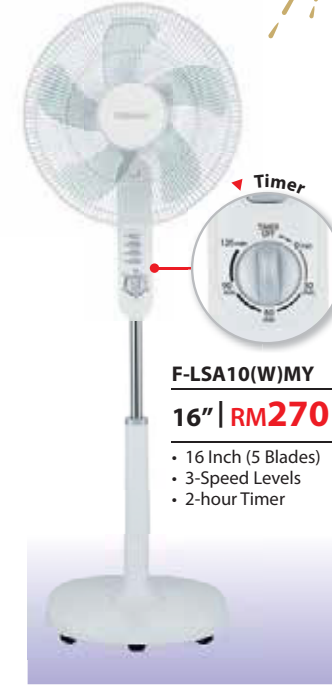

F-AXY60MY(B)
60" | **RM183**

- Longer Blade Design
- Aerodynamic Streamlined Blades
- Anti-Corrosion

STAND FAN

NEW
F-ASB60MY(H)
16" | **RM312**

- 16 Inch (5 Blades)
- Powerful Motor
- Remote Control

F-LSA10(W)MY
16" | **RM270**

- 16 Inch (5 Blades)
- 3-Speed Levels
- 2-hour Timer

F-SYA10(G)MY
16" | **RM312**

- 16 Inch (5 Blades)
- Dual Channel Air Fan Guard
- Powerful Motor
- Blowing Distance Up To 11m

TABLE FAN

F-TSA20(G)MY
16" | **RM179**