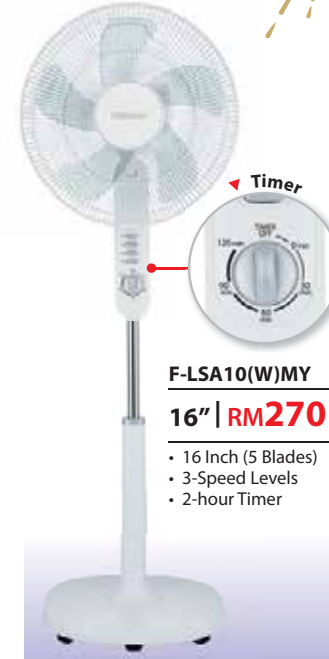

F-AXY60MY(B)
60" | **RM183**

- Longer Blade Design
- Aerodynamic Streamlined Blades
- Anti-Corrosion

STAND FAN

NEW

F-ASB60MY(H)
16" | **RM312**

- 16 Inch (5 Blades)
- Powerful Motor
- Remote Control

F-LSA10(W)MY
16" | **RM270**

- 16 Inch (5 Blades)
- 3-Speed Levels
- 2-hour Timer

F-SYA10(G)MY
16" | **RM312**

- 16 Inch (5 Blades)
- Dual Channel Air Fan Guard
- Powerful Motor
- Blowing Distance Up To 11m

TABLE FAN

F-TSA20(G)MY
16" | **RM179**