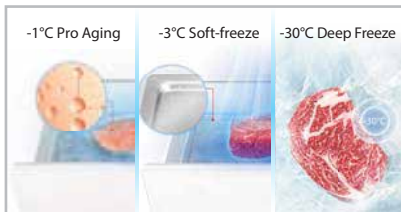

ORIGINFRESH™ FISH & MEAT

Preserving the best of fish and meat.