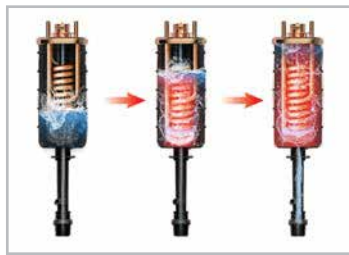

PREVENT SCALDING WITH WHIRL WATER FLOW TECHNOLOGY

A dual heating element improves heating efficiency and stabilizes the temperature to prevent accidental scalding from occurring.

Redemption is based on a first-come, first-served basis for models listed in this promotional leaflet, while stocks last. All submissions must be made through the campaign page with complete documents. Terms and conditions apply.